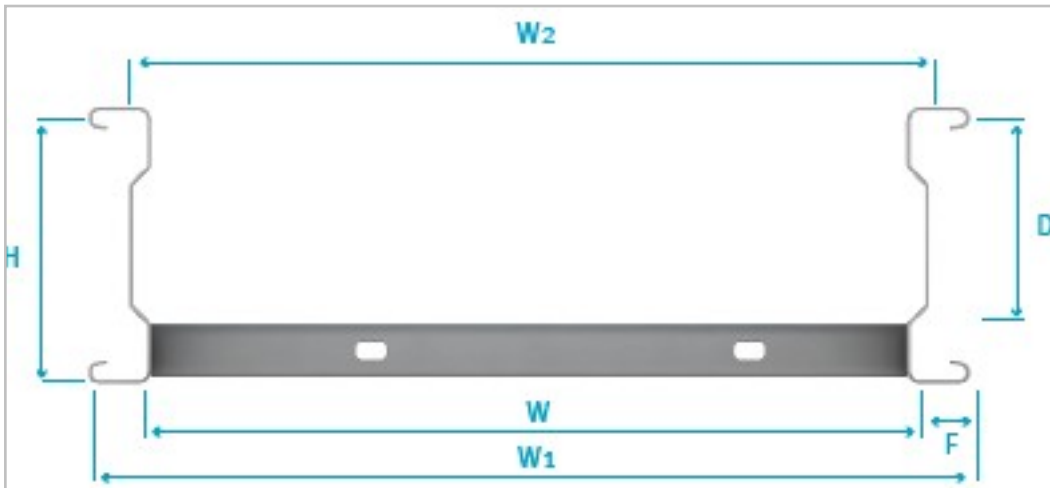

## SW4-SL3-450-GY

Ladder Rack Straight Cable Steel Galvanised 450x100mmx3m

### Technical

<b>W (mm)</b>	450
<b>W1 (mm)</b>	500
<b>H (mm)</b>	110
<b>Length (mm)</b>	3000
<b>No. Rungs</b>	10
<b>Weight (kg)</b>	17.17

Datasheet generated from <https://onetimepim.com> last updated Wednesday, March 31, 2021 3:59:22 PM

Height	H	110mm
Loading Depth	D	85mm
Ladder Width	W	100mm to 1050mm
Maximum Internal Width	W2	W + 14mm
Overall Width	W1	W + 50mm
Flange Width	F	25mm