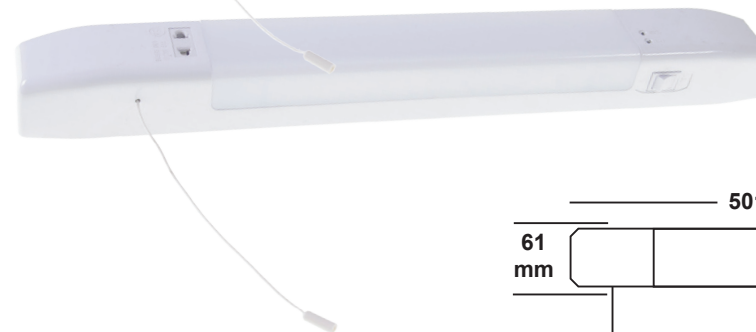

Code	Description
SDVSL-LED-WH	7W 700LM 4000K Shaver Light White
SDVSL-LED-CH	7W 700LM 4000K Shaver Light Chrome

LED Shaver Light IP20

DESCRIPTION:

- Lumen: 700LM
- Input Voltage: 200V/240V, 50/60Hz
- Power: 7W
- Lamp Life: 30,000Hrs
- 4000k
- IP20
- Available in White or Chrome Finish

Shaver Socket

Dual Voltage

Chrome

White

Solas Geal Distribution Ltd, Unit 7 & 8 Ashbourne Business Centre, Ballybin Road, Ashbourne, Co. Meath, A84 YP58, Ireland.
 SGD Solas Geal UK Ltd, Unit 32 Junction One Business Park, Valley Road, Birkenhead, Wirral, Merseyside, UK, CH41 7ED.