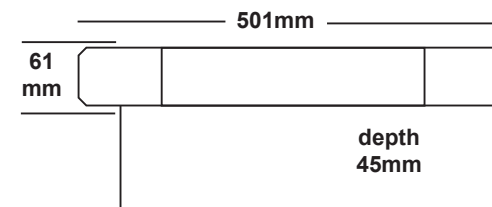

Code	Description
SDVSL-LED-WH	7W 700LM 4000K Shaver Light White
SDVSL-LED-CH	7W 700LM 4000K Shaver Light Chrome

LED Shaver Light IP20

DESCRIPTION:

- Lumen: 700LM
- Input Voltage: 200V/240V, 50/60Hz
- Power: 7W
- Lamp Life: 30,000Hrs
- 4000k
- IP20
- Available in White or Chrome Finish

Shaver Socket

Dual Voltage

Chrome

White

Solas Geal Distribution Ltd, Unit 7 & 8 Ashbourne Business Centre, Ballybin Road, Ashbourne, Co. Meath, A84 YP58, Ireland.
 SGD Solas Geal UK Ltd, Unit 32 Junction One Business Park, Valley Road, Birkenhead, Wirral, Merseyside, UK, CH41 7ED.