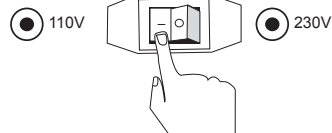

Code	Description
SDVSL-LED-WH	7W 700LM 4000K Shaver Light White
SDVSL-LED-CH	7W 700LM 4000K Shaver Light Chrome

LED Shaver Light IP20

DESCRIPTION:

- Lumen: 700LM
- Input Voltage: 200V/240V, 50/60Hz
- Power: 7W
- Lamp Life: 30,000Hrs
- 4000k
- IP20
- Available in White or Chrome Finish

Shaver Socket

Dual Voltage

Chrome

White

Solas Geal Distribution Ltd, Unit 7 & 8 Ashbourne Business Centre, Ballybin Road, Ashbourne, Co. Meath, A84 YP58, Ireland.
 SGD Solas Geal UK Ltd, Unit 32 Junction One Business Park, Valley Road, Birkenhead, Wirral, Merseyside, UK, CH41 7ED.