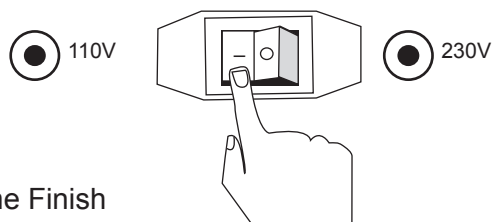

Code	Description
SCURV-DV-WH	IP44 Dual Voltage Shaver Light 10W 4000K White
SCURV-DV-CH	IP44 Dual Voltage Shaver Light 10W 4000K Chrome

10W LED Shaver Light IP44

DESCRIPTION:

- Lumen: 900LM
- Input Voltage: 200V/240V, 50/60Hz
- Power: 10W
- 110v and 230V Adjustable Shaver Socket
- 4000k
- IP44
- Size: 522 x 81 x 69mm
- CRI≥80
- Available in White or Chrome Finish