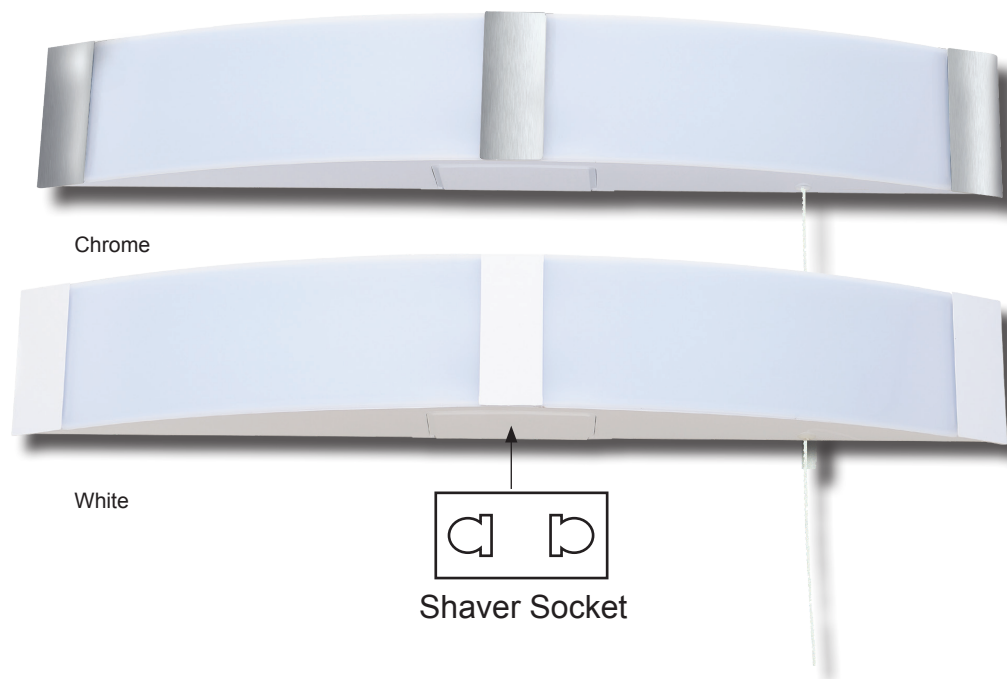

Code	Description
SCURV-DV-WH	IP44 Dual Voltage Shaver Light 10W 4000K White
SCURV-DV-CH	IP44 Dual Voltage Shaver Light 10W 4000K Chrome

10W LED Shaver Light IP44

DESCRIPTION:

- Lumen: 900LM
- Input Voltage: 200V/240V, 50/60Hz
- Power: 10W
- 110v and 230V Adjustable Shaver Socket
- 4000k
- IP44
- Size: 522 x 81 x 69mm
- CRI≥80
- Available in White or Chrome Finish