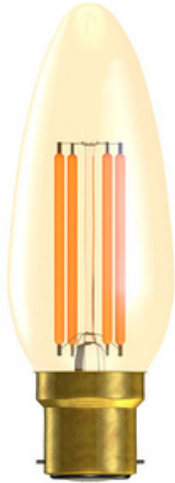

Lamps / LED

4W LED Vintage Candle Dimmable - BC, Amber, 2000K (Upgraded Product – Order New Code: 60811)

The LED Vintage Lamp has become one of the most recognisable lamp types on the market. Widely used in both the hospitality & domestic sectors, the LED Vintage Lamp combines a traditional look with the energy saving benefits of LED Lighting. The Vintage Candle is an ideal replacement for inefficient light sources in wall lights and chandeliers.

- Dimmable and Non-Dimmable available
- Special extended filament to replicate traditional vintage amber glow
- Amber Glass Coating For Decorative Vintage Look
- Over 90% energy saving compared to incandescent vintage lamps
- Super low energy consumption

Technical Specification

Product Code	01451
Reference	
Guarantee	3 Years
EAN	5013588014517
Commodity Code	8539500000
Country Of Origin	CN
UNSPSC Code	39101628

Technical Specification

Volts (V)	240
Watts (W)	4
Cap	BC/B22
Colour Temp (K)	2000
Dimmable?	1
Lumens (lm)	330
Life Hours	15,000
Beam Angle	300°
Energy Rating	G
CRI (Ra)	85
Switching Cycles	8,000
Frequency (Hz)	50/60
LED Drive Current	20
Energy Consumption (kWh/1000h)	4