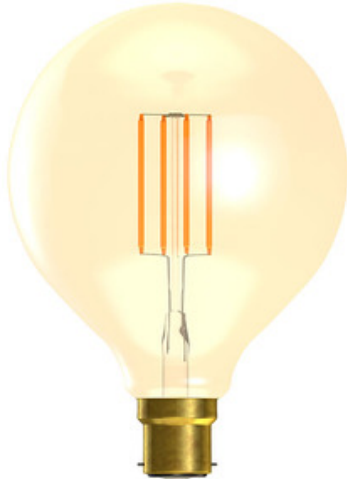

Lamps / LED

4W LED Vintage 125mm Globe - BC, Amber, 2000K (Upgraded Product – Order New Code: 60801)

The LED Vintage Lamp has become one of the most recognisable lamp types on the market. Widely used in the hospitality sector and domestically alike, the LED Vintage Lamp combines a traditional look with the energy saving benefits of LED Lighting. With 2 sizes available, the Vintage Globes can be used in a variety of applications, whether that be a cosy lounge or large bar & restaurant.

- Dimmable and Non-Dimmable available
- Special extended filament to replicate traditional vintage amber glow
- Amber Glass Coating For Decorative Vintage Look
- Over 90% energy saving compared to Incandescent Vintage Lamps
- Super low energy consumption

Volts (V)	240
Watts (W)	4
Cap	BC/B22
Colour Temp (K)	2000
Dimmable?	0
Lumens (lm)	330
Life Hours	15,000
Beam Angle	300°
Energy Rating	G
CRI (Ra)	85
Switching Cycles	8,000
Frequency (Hz)	50/60
LED Drive Current	30
Energy Consumption (kWh/1000h)	4