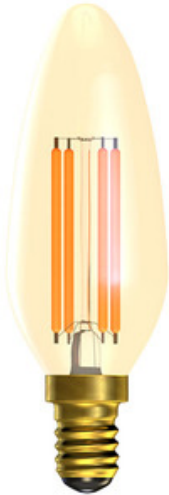

Lamps / LED

4W LED Vintage Candle - SES, Amber, 2000K (Upgraded Product – Order New Code: 60809)

The LED Vintage Lamp has become one of the most recognisable lamp types on the market. Widely used in both the hospitality & domestic sectors, the LED Vintage Lamp combines a traditional look with the energy saving benefits of LED Lighting. The Vintage Candle is an ideal replacement for inefficient light sources in wall lights and chandeliers.

- Dimmable and Non-Dimmable available
- Special extended filament to replicate traditional vintage amber glow
- Amber Glass Coating For Decorative Vintage Look
- Over 90% energy saving compared to incandescent vintage lamps
- Super low energy consumption

Country Of Origin	CN
--------------------------	----

UNSPSC Code	39101628
--------------------	----------

Technical Specification

Volts (V)	240
Watts (W)	4
Cap	SES/E14
Colour Temp (K)	2000
Dimmable?	0
Lumens (lm)	330
Life Hours	15,000
Beam Angle	300°
Energy Rating	G
CRI (Ra)	85
Switching Cycles	8,000
Frequency (Hz)	50/60
LED Drive Current	30
Energy Consumption (kWh/1000h)	4