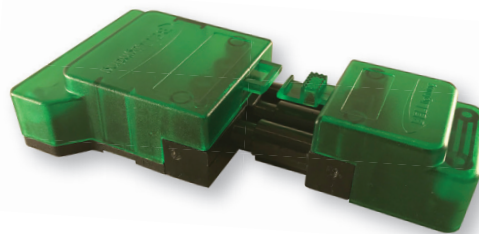

# FirestayLED

CCT 3 way selectable colour switch

# Integrated LED Fixed / Tilt Downlight

- 30/60/90 minutes certified firestay
- Fixed Downlight / Centre Tilt IP65
- Fixed Downlight / Centre Tilt - Front CCT switch
- 6 in 1 Fixture, 3 colour temperatures, 2 bezel
- Includes satin & white magnetic bezels
- Part B / C / E compliant
- IC rated

**BELL Universal LED Microprocessor Controlled Trailing Edge Dimmer Module:**

LED Dimmable bulb - Min 5W ~ Max 100W - 10 Downlights maximum

LED Dimmable driver - Min 5W ~ Max 100W - 10 Downlights maximum

Code: 09598 (page 83)

Selectable Colour Temperature

Simply move the switch located under the magnetic bezel to your desired colour temperature

**Includes BELL Quick Fix Connector - Plug & Play Fitting**

Loop in / loop out terminals. Quick release connector for ease of insulation resistance testing.