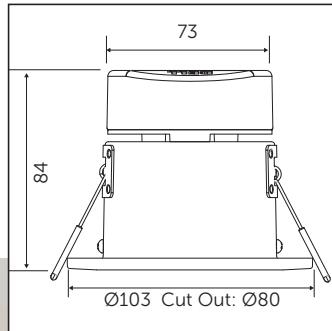

08190

Code	Description	Colour Temperature	lm	cd	Beam^o	Hrs
08187	7W Fire Rated Downlight, IP65, Selectable Colour Temp, Dimmable, incl White & Satin Bezels	3000K/4000K/6000K	530/550/600	530	40°	50000
08188	Brass Bezel for 7W Fire Rated Downlight	-	-	-	-	-
08189	Chrome Bezel for 7W Fire Rated Downlight	-	-	-	-	-
08193	White Spacer Plate for 08187 (100mm cut out)	--	-	-	-	-
08194	Satin Spacer Plate for 08187 (100mm cut out)	-	-	-	-	-
08190	7W Fire Rated Centre Tilt Downlight, IP20, Selectable Colour Temp, Dimmable, incl White & Satin Bezels	3000K/4000K/6000K	530/550/600	530	40°	50000
08191	Brass Bezel for 7W Centre Tilt Fire Rated Downlight	-	-	-	-	-
08192	Chrome Bezel for 7W Centre Tilt Fire Rated Downlight	-	-	-	-	-
09598	BELL Universal LED Microprocessor Controlled Trailing Edge Dimmer Module	-	-	-	-	-
08196	Emergency Pack for Firestay LED Downlight	-	-	-	-	-

Technical Helpline +44 (0)1924 893380