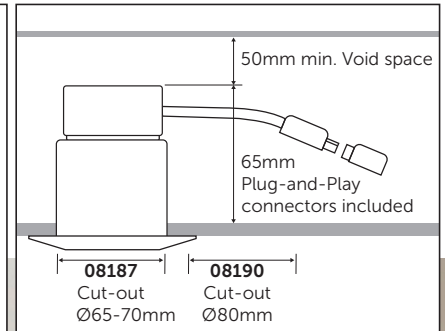

08190

Code	Description	Colour Temperature	lm	cd	Beam^o	Hrs
08187	7W Fire Rated Downlight, IP65, Selectable Colour Temp, Dimmable, incl White & Satin Bezels	3000K/4000K/6000K	530/550/600	530	40°	50000
08188	Brass Bezel for 7W Fire Rated Downlight	-	-	-	-	-
08189	Chrome Bezel for 7W Fire Rated Downlight	-	-	-	-	-
08193	White Spacer Plate for 08187 (100mm cut out)	--	-	-	-	-
08194	Satin Spacer Plate for 08187 (100mm cut out)	-	-	-	-	-
08190	7W Fire Rated Centre Tilt Downlight, IP20, Selectable Colour Temp, Dimmable, incl White & Satin Bezels	3000K/4000K/6000K	530/550/600	530	40°	50000
08191	Brass Bezel for 7W Centre Tilt Fire Rated Downlight	-	-	-	-	-
08192	Chrome Bezel for 7W Centre Tilt Fire Rated Downlight	-	-	-	-	-
09598	BELL Universal LED Microprocessor Controlled Trailing Edge Dimmer Module	-	-	-	-	-
08196	Emergency Pack for Firestay LED Downlight	-	-	-	-	-

Technical Helpline +44 (0)1924 893380