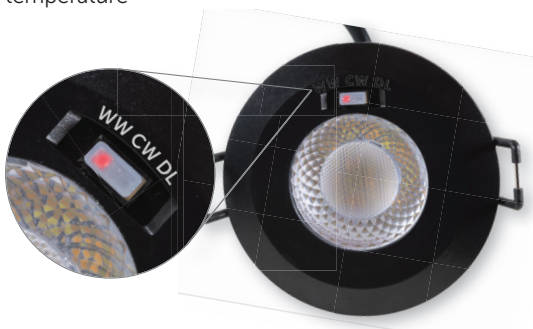

# Integrated LED Fixed / Tilt Downlight

- 30/60/90 minutes certified firestay
- Fixed Downlight / Centre Tilt IP65
- Fixed Downlight / Centre Tilt - Front CCT switch
- 6 in 1 Fixture, 3 colour temperatures, 2 bezel
- Includes satin & white magnetic bezels
- Part B / C / E compliant
- IC rated

**BELL Universal LED Microprocessor Controlled Trailing Edge Dimmer Module:**

LED Dimmable bulb - Min 5W ~ Max 100W - 10 Downlights maximum

LED Dimmable driver - Min 5W ~ Max 100W - 10 Downlights maximum

Code: 09598 (page 83)

Selectable Colour Temperature

Simply move the switch located under the magnetic bezel to your desired colour temperature

**Includes BELL Quick Fix Connector - Plug & Play Fitting**

Loop in / loop out terminals. Quick release connector for ease of insulation resistance testing.

### 08190

Code	Description	Colour Temperature	lm	cd	Beam <sup>o</sup>	Hrs
08187	7W Fire Rated Downlight, IP65, Selectable Colour Temp, Dimmable, incl White & Satin Bezels	3000K/4000K/6000K	530/550/600	530	40°	50000
08188	Brass Bezel for 7W Fire Rated Downlight	-	-	-	-	-
08189	Chrome Bezel for 7W Fire Rated Downlight	-	-	-	-	-
08193	White Spacer Plate for 08187 (100mm cut out)	--	-	-	-	-
08194	Satin Spacer Plate for 08187 (100mm cut out)	-	-	-	-	-
08190	7W Fire Rated Centre Tilt Downlight, IP20, Selectable Colour Temp, Dimmable, incl White & Satin Bezels	3000K/4000K/6000K	530/550/600	530	40°	50000
08191	Brass Bezel for 7W Centre Tilt Fire Rated Downlight	-	-	-	-	-
08192	Chrome Bezel for 7W Centre Tilt Fire Rated Downlight	-	-	-	-	-
09598	BELL Universal LED Microprocessor Controlled Trailing Edge Dimmer Module	-	-	-	-	-
08196	Emergency Pack for Firestay LED Downlight	-	-	-	-	-