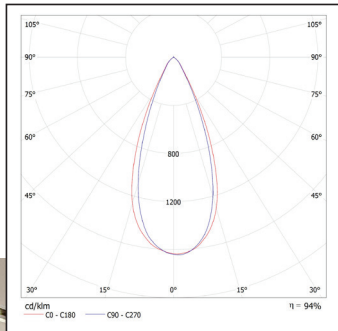

FirestayLED

CCT 3 way selectable colour switch

Technical Specification

Data	
Construction	Die-Cast Aluminium
Driver	On Board
LED Chip	Epistar
IP Rating	IP65
Operating Temp	-5°C to +35°C
Input Voltage	220 - 240V
Power Factor	> 0.9
CRI	85 - Exceeds EU standard of Ra 80 for Colour Rendering Index
LMR	80 - Exceeds EU standard of 70 for Lumens Maintenance Ratio

08187 / 08190 8W