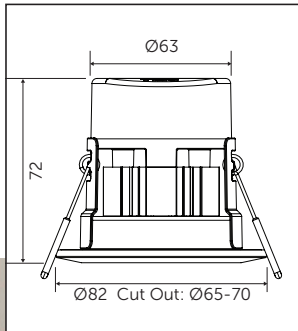

FirestayLED

CCT 3 way selectable colour switch

Technical Specification

Data	
Construction	Die-Cast Aluminium
Driver	On Board
LED Chip	Epistar
IP Rating	IP65
Operating Temp	-5°C to +35°C
Input Voltage	220 - 240V
Power Factor	> 0.9
CRI	85 - Exceeds EU standard of Ra 80 for Colour Rendering Index
LMR	80 - Exceeds EU standard of 70 for Lumens Maintenance Ratio

08187 / 08190 8W

08187

08190

Code	Description	Colour Temperature	lm	cd	Beam^o	Hrs
08187	7W Fire Rated Downlight, IP65, Selectable Colour Temp, Dimmable, incl White & Satin Bezels	3000K/4000K/6000K	530/550/600	530	40°	50000
08188	Brass Bezel for 7W Fire Rated Downlight	-	-	-	-	-
08189	Chrome Bezel for 7W Fire Rated Downlight	-	-	-	-	-
08193	White Spacer Plate for 08187 (100mm cut out)	--	-	-	-	-
08194	Satin Spacer Plate for 08187 (100mm cut out)	-	-	-	-	-
08190	7W Fire Rated Centre Tilt Downlight, IP20, Selectable Colour Temp, Dimmable, incl White & Satin Bezels	3000K/4000K/6000K	530/550/600	530	40°	50000
08191	Brass Bezel for 7W Centre Tilt Fire Rated Downlight	-	-	-	-	-
08192	Chrome Bezel for 7W Centre Tilt Fire Rated Downlight	-	-	-	-	-
09598	BELL Universal LED Microprocessor Controlled Trailing Edge Dimmer Module	-	-	-	-	-
08196	Emergency Pack for Firestay LED Downlight	-	-	-	-	-

Technical Helpline +44 (0)1924 893380