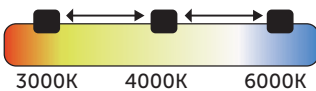

# Integrated LED Fixed / Tilt Downlight

- 30/60/90 minutes certified firestay
- Fixed Downlight / Centre Tilt IP65
- Fixed Downlight / Centre Tilt - Front CCT switch
- 6 in 1 Fixture, 3 colour temperatures, 2 bezel
- Includes satin & white magnetic bezels
- Part B / C / E compliant
- IC rated

**BELL Universal LED Microprocessor Controlled Trailing Edge Dimmer Module:**

LED Dimmable bulb - Min 5W ~ Max 100W - 10 Downlights maximum

LED Dimmable driver - Min 5W ~ Max 100W - 10 Downlights maximum

Code: 09598 (page 83)

Selectable Colour Temperature

Simply move the switch located under the magnetic bezel to your desired colour temperature

**Includes BELL Quick Fix Connector - Plug & Play Fitting**

Loop in / loop out terminals. Quick release connector for ease of insulation resistance testing.