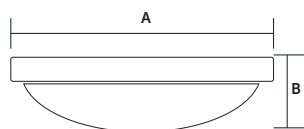

Model	A Ø	B Depth
12W	250	48
18W	300	48
25W	300	48