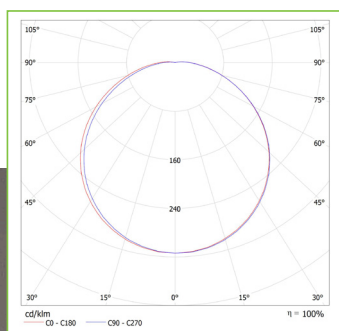

Technical Specification

Data	
Construction	Polycarbonate
Driver	BELL
LED Chip	Samsung
IP Rating	IP54
Operating Temp	-20°C to +35°C
Input Voltage	220 - 240V
Power Factor	> 0.9
CRI	85 - Exceeds EU standard of Ra 80 for Colour Rendering Index
LMR	80 - Exceeds EU standard of 70 for Lumens Maintenance Ratio
L1A / L1B / L2A / L2B Compliant	No

06740 12W