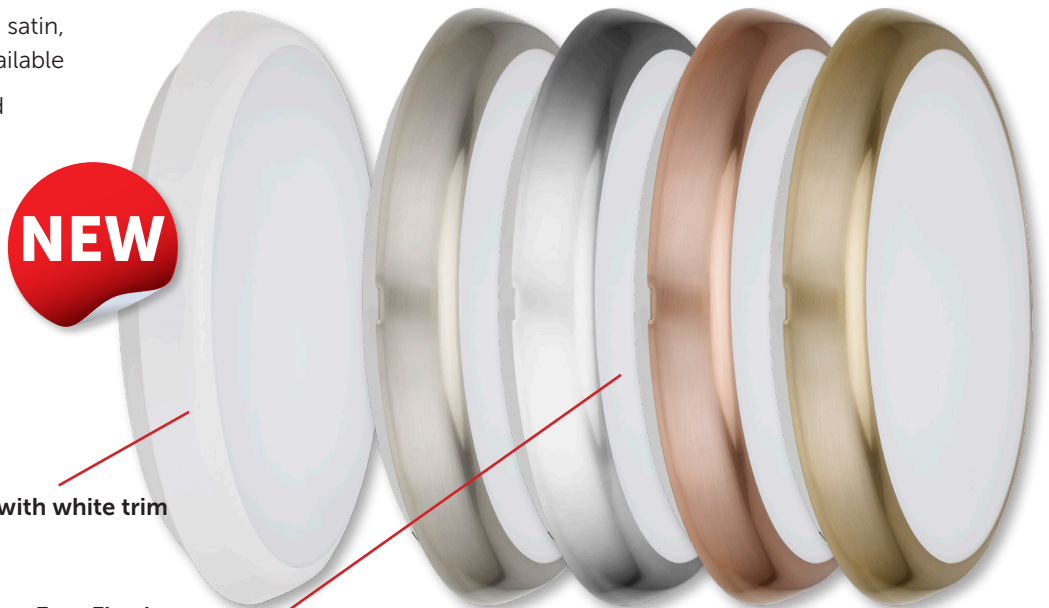

Decoslim LED Bulkhead

- Supplied with white trim. Chrome, satin, bronze and antique brass trims available
- The smart replacement for 2D and PL decorative fittings
- No lamp replacement
- 8M detection range on corridor dim option
- Cool White 4000K
- Emergency option
- Microwave and corridor dimming function option
- 3 year guarantee³
- IP54