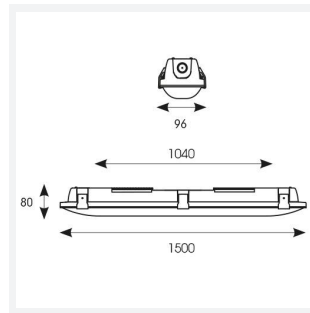

Tornado EVO

Tornado EVO CCT Multi Wattage 1500mm
Code: ATORE5/1

Category	Battens and Weatherproofs
Application	Ancillary, Commercial, Education, Healthcare, Hospitality, Industrial, Retail
Specification	Performance

TECHNICAL INFORMATION	
Light Source	LED
Colour / Finish	Grey
IP Rating	IP65
Class Protection	1
Internal / External	Internal / External
Surface / Recessed / Suspended	Surface, Suspended
Lumen Depreciation L70 B50	L70 B50 54,000h
Warranty (Years)	5
CE Mark	Yes
Height	80 mm